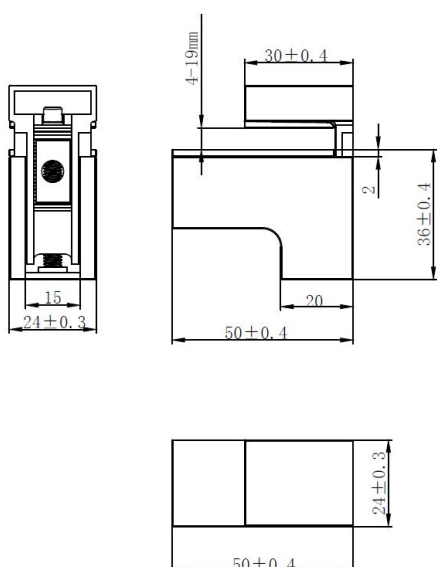

PRODUCT SHEET

Description:

Shelf Bracket #49 F/Glass & Wood, 4-19mm Black Matt

Item number:

22.02.528-0

Units	Box	Carton	HS Code	Barcode
Pcs.	1	150	8302420090	 5704866504652

SISO A/S

Mileparken 11
DK-2740 Skovlunde
Denmark
VAT: DK 24786013